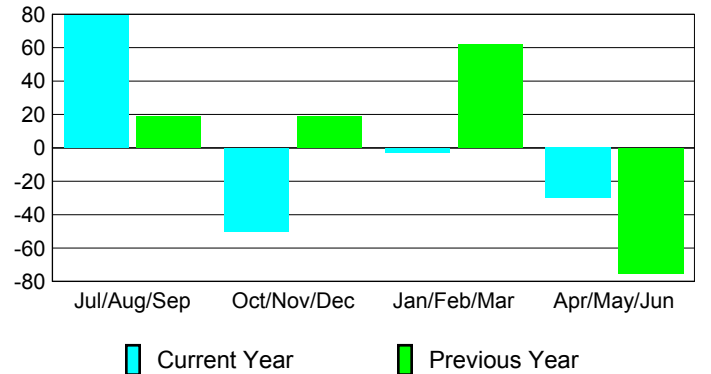

Membership Results 2008-2009

Membership 2007-2008

Month	Net Memb Goal	Actual New Memb	Actual Dropped Memb	Gain/Loss of Memb	Gain/Loss of Memb
Jul/Aug/Sep	25	203	-124	79	19
Oct/Nov/Dec	25	48	-98	-50	19
Jan/Feb/Mar	25	132	-135	-3	62
Apr/May/June	25	62	-92	-30	-75
Totals	100	445	-449	-4	25

Membership Results 2008-2009

Goal, New, Dropped, Gain/Loss

Comparison of Membership Gain/Loss

Current Year Compared to the Previous Year

Gender Comparison 2008-2009

Jul/Aug/Sep

Oct/Nov/Dec

Jan/Feb/Mar

Apr/May/June

Male

Female