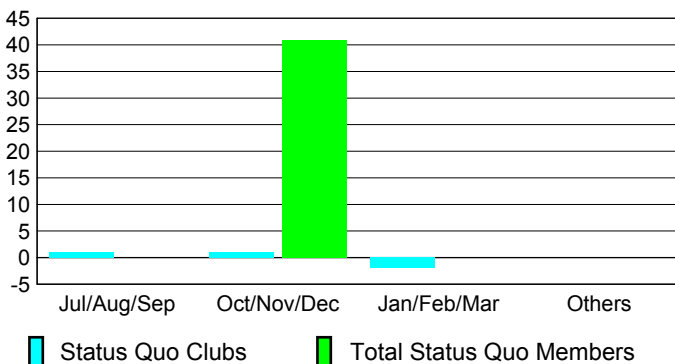

Club Results 2008-2009

Goal, New, Dropped, Gain/Loss

Comparison of Club Gain/Loss

Current Year Compared to the Previous Year

YTD Status Quo Clubs 2008-2009

Status Quo Clubs Compared to Status Quo Members

MEMBERSHIP

Membership Results 2008-2009

Membership 2007-2008

Month	Net Memb Goal	Actual New Memb	Actual Dropped Memb	Gain/Loss of Memb	Gain/Loss of Memb
Jul/Aug/Sep	25	203	-124	79	19
Oct/Nov/Dec	25	48	-98	-50	19
Jan/Feb/Mar	25	132	-135	-3	62
Apr/May/June	25	62	-92	-30	-75
Totals	100	445	-449	-4	25