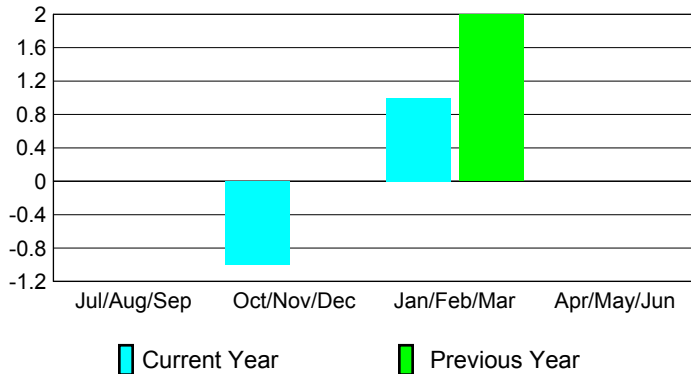

2008-2009 GMT Quarterly Report for District (or Undistricted) **District 355 F**

GMT: **BYEONG-DEOK KIM**

Location: **REPUBLIC OF KOREA**

GMT CA: **5**

CLUBS

Club Results 2008-2009

Clubs 2007-2008

Month	New Club Goal	Actual New Clubs	Actual Dropped Clubs	Gain/Loss of Clubs	Gain/Loss of Clubs
Jul/Aug/Sep	0	0	0	0	0
Oct/Nov/Dec	1	0	-1	-1	0
Jan/Feb/Mar	1	0	1	1	2
Apr/May/June	0	1	-1	0	0
Totals	2	1	-1	0	2

Club Results 2008-2009

Goal, New, Dropped, Gain/Loss

Comparison of Club Gain/Loss

Current Year Compared to the Previous Year

YTD Status Quo Clubs 2008-2009

Status Quo Clubs Compared to Status Quo Members

MEMBERSHIP