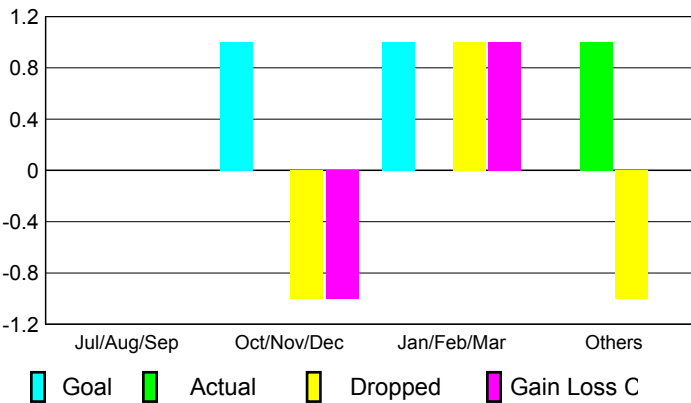

2008-2009 GMT Quarterly Report for District (or Undistricted) **District 355 F**

GMT: **BYEONG-DEOK KIM**

Location: **REPUBLIC OF KOREA**

GMT CA: **5**

CLUBS

Club Results 2008-2009

Clubs 2007-2008

Month	New Club Goal	Actual New Clubs	Actual Dropped Clubs	Gain/Loss of Clubs	Gain/Loss of Clubs
Jul/Aug/Sep	0	0	0	0	0
Oct/Nov/Dec	1	0	-1	-1	0
Jan/Feb/Mar	1	0	1	1	2
Apr/May/June	0	1	-1	0	0
Totals	2	1	-1	0	2

Club Results 2008-2009

Goal, New, Dropped, Gain/Loss

Comparison of Club Gain/Loss

Current Year Compared to the Previous Year

YTD Status Quo Clubs 2008-2009

Status Quo Clubs Compared to Status Quo Members

MEMBERSHIP

Membership Results 2008-2009

Membership 2007-2008

Month	Net Memb Goal	Actual New Memb	Actual Dropped Memb	Gain/Loss of Memb	Gain/Loss of Memb
Jul/Aug/Sep	25	203	-124	79	19
Oct/Nov/Dec	25	48	-98	-50	19
Jan/Feb/Mar	25	132	-135	-3	62
Apr/May/June	25	62	-92	-30	-75
Totals	100	445	-449	-4	25