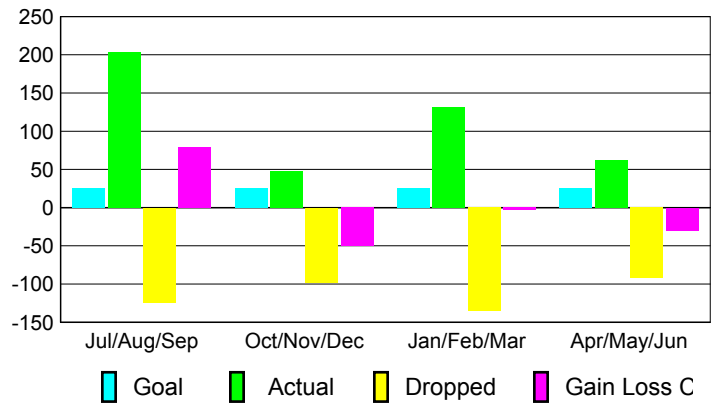

Membership Results 2008-2009

Goal, New, Dropped, Gain/Loss

Comparison of Membership Gain/Loss

Current Year Compared to the Previous Year